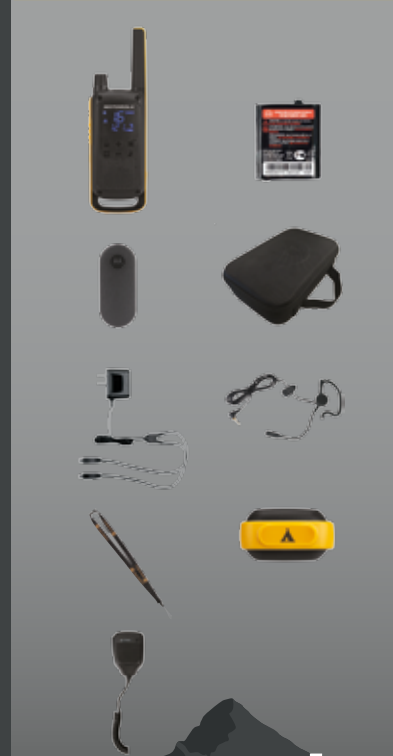

PACKAGE CONTENTS

eemits
communications

Eemits Communications Ltd
Brignell Road, Riverside Park,
Middlesbrough, TS2 1PS, GB

0800 328 0100
www.eemits.co.uk
info@eemits.co.uk

*Subject to terrain and conditions.

**Restricted to 8 channels in Russia by law. Please refer to user guide.

***Based on standard usage of 5/5/90 cycle.

MOTOROLA, MOTOROLA SOLUTIONS and the Stylized M Logo are trademarks or registered trademarks of Motorola Trademark Holdings, LLC and are used under license. All other trademarks are the property of their respective owners.
© 2017 Motorola Solutions, Inc. All rights reserved.